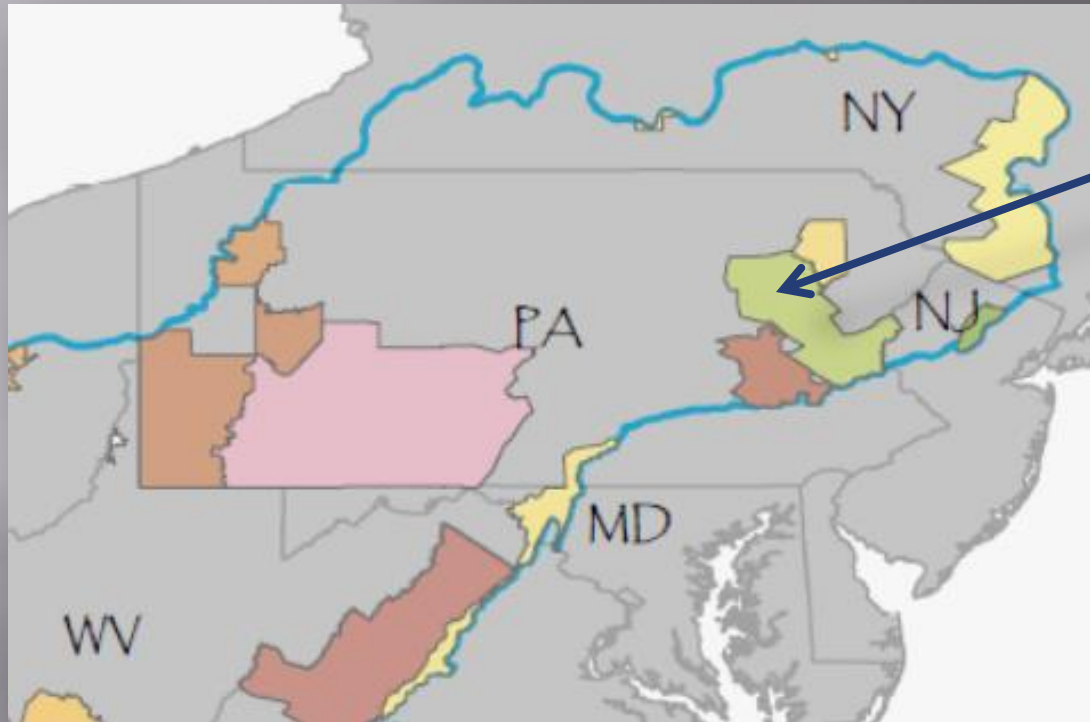

NATIONAL HERITAGE AREAS

Natural and Cultural
Resources in a
Landscape Setting

Allen Sachse

Produced by CRGIS

49
National Heritage Areas within
32 States Nationwide

19
National Heritage Areas
within
Appalachian LCC

Abraham
Lincoln NHA

Hudson River Valley
NHA

Muscle Shoals
NHA

Blue Ridge NHA

What are National Heritage Areas?

Schuylkill River Valley National
Heritage Area

National
Heritage Areas
are places of
distinction...