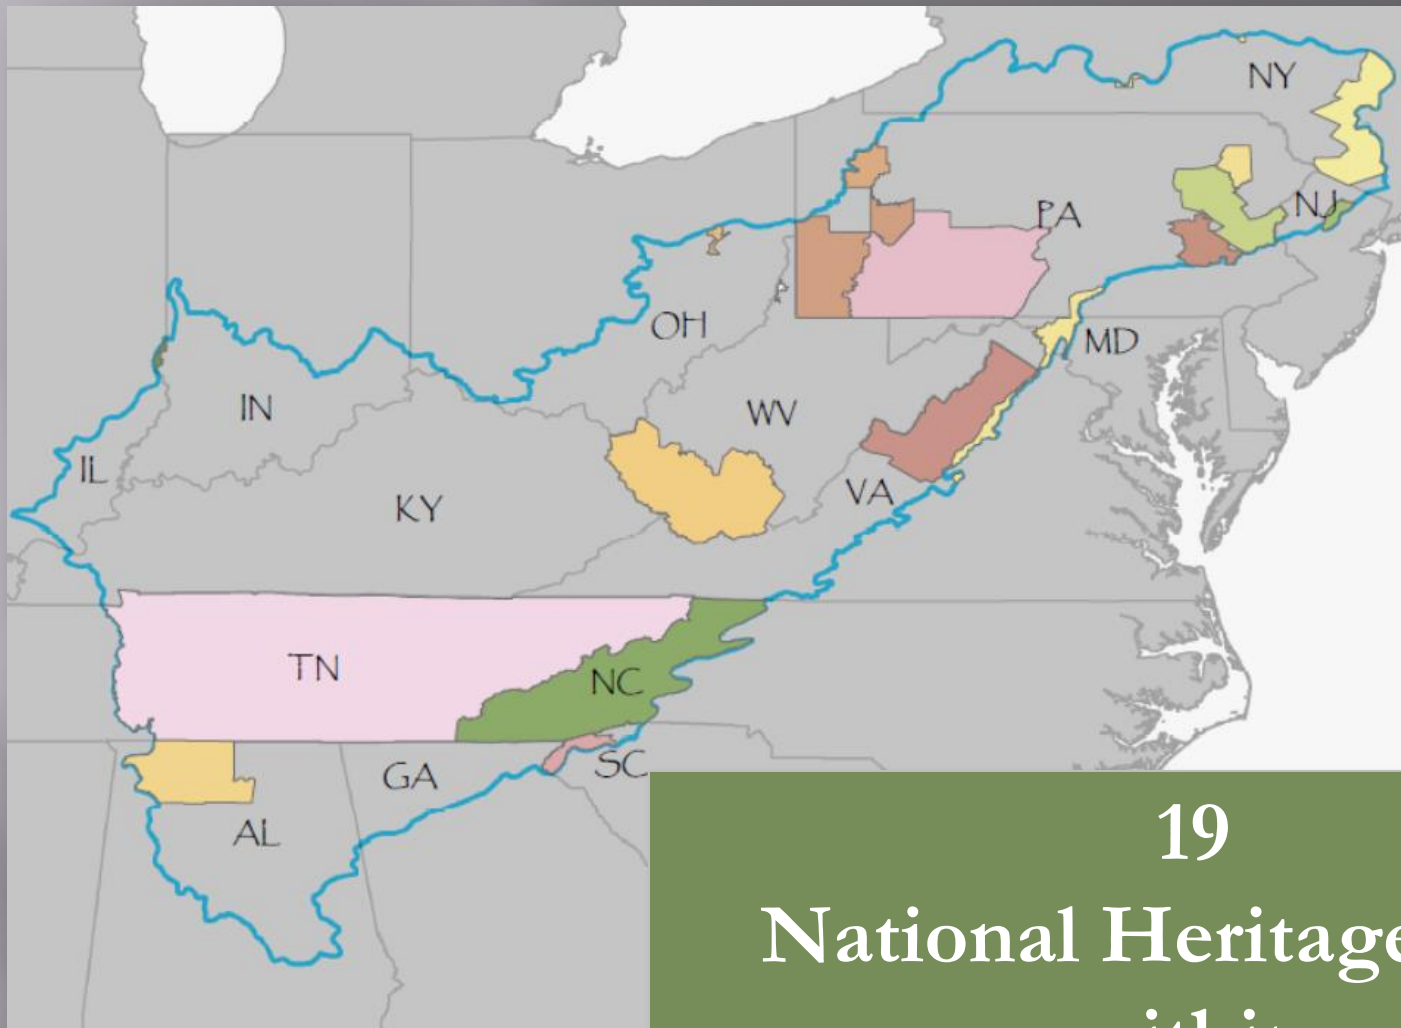

NATIONAL HERITAGE AREAS

Natural and Cultural
Resources in a
Landscape Setting

Allen Sachse

Produced by CRGIS

49
National Heritage Areas within
32 States Nationwide

19
National Heritage Areas
within
Appalachian LCC

Abraham
Lincoln NHA

Hudson River Valley
NHA

Muscle Shoals
NHA

Blue Ridge NHA

What are National Heritage Areas?

Schuylkill River Valley National
Heritage Area

National
Heritage Areas
are places of
distinction...

Crossroads of the American Revolution
National Heritage Area, NJ

in our nation's
history...

Fort McHenry , Baltimore National
Heritage Area, MD

cultural
traditions,

Blue Ridge National Heritage Area, NC

architecture,

Wheeling National Heritage Area, WV

and scenic
beauty...

Blue Ridge National Heritage Area, NC

Where grassroots initiatives...

Arabia Mountain National Heritage
Area, GA

lead to lasting partnerships...

Arabia Mountain National Heritage
Area, GA